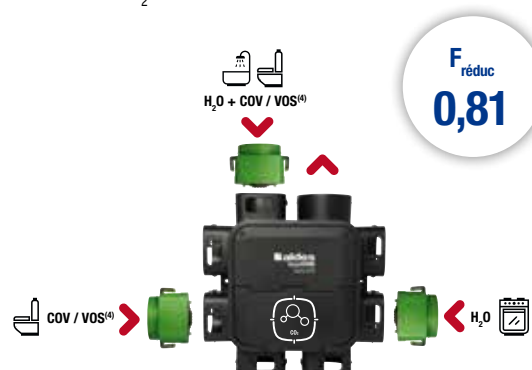

SensAIR SMART CO₂ Central